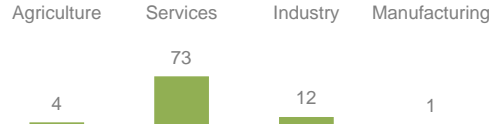

GDP Composition %

*Although Manufacturing is included in the Industry figures, it is also separately reported because it plays a critical role in economy.

Rankings

Index	Rank
KOF Index of Globalization	139 / 185

U.S. Embassy

U.S. Embassy Koror
Omsangel/Beklelachieb
Airai, Palau 96940
Tel: (680) 587-2920
<https://pw.usembassy.gov/>